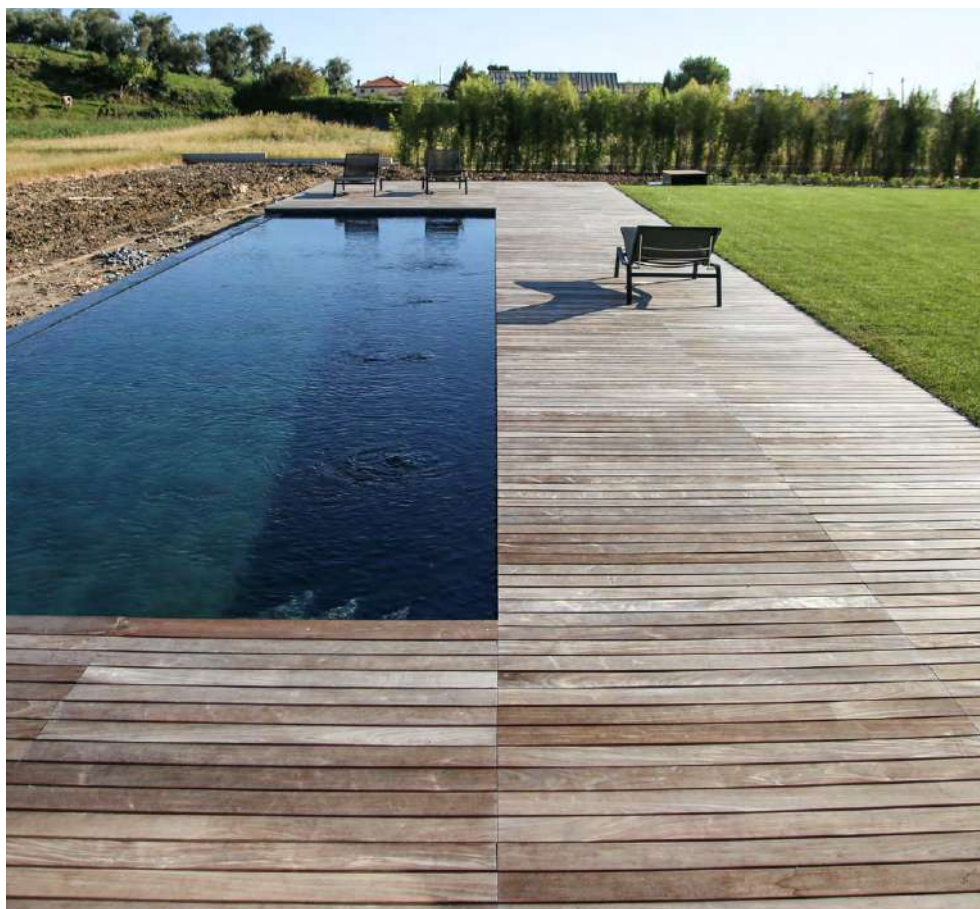

## AMBRA

Rovere invecchiato, liscio, bisello piallato, tinto e verniciato  
Aged oak, smooth, distress bevel, painted and varnished

URBAN  
LIFE

IPÊ - DECKING

URBAN  
LIFE